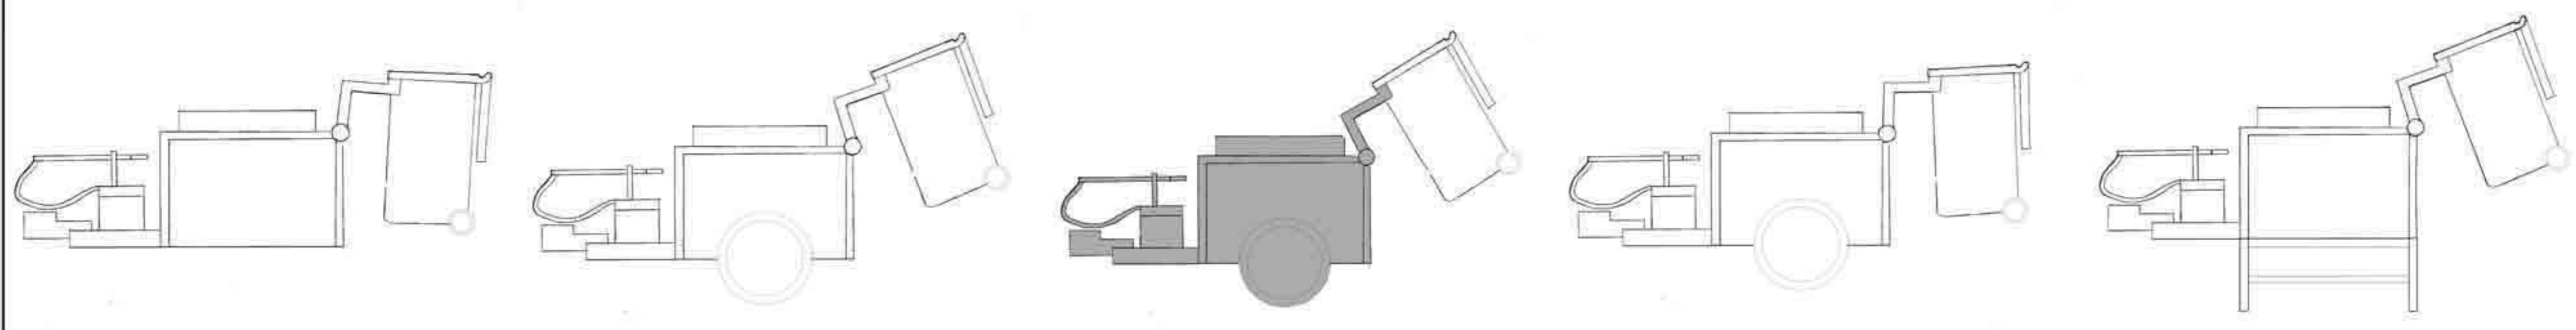

BinWashECO

One of our most popular models the Bin Wash Eco provides a cost effective entry into the lucrative bin wash market. Assembled on a heavy duty galvanised trailer with baffled poly tank and stainless steel catchment tray, the Binwash Eco is a compact, sturdy and efficient bin washing machine.

Bin Wash Machines

Morclean bin wash machines feature automated bin lift and water recycling. The machines are easy to use, practical and self contained. Cleaning is effortless due to the one-button lift and bins are washed in one simple process.